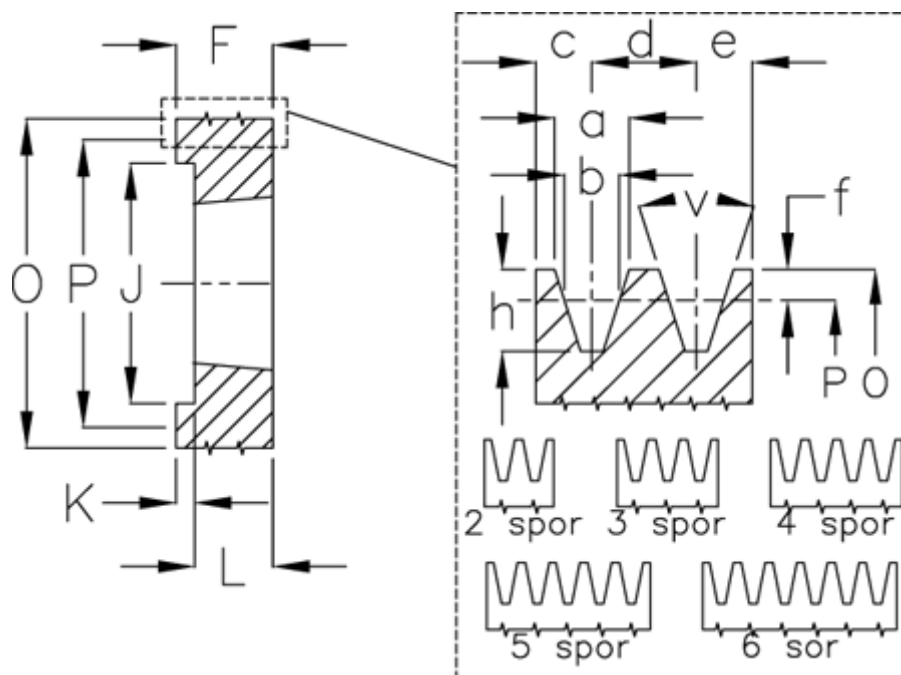

Article number: 604113011202

Description: V-belt pulley SPZ 112/2 TL1610

Measures

a	= 9,7	For bush	= 1610	P	= 112
b	= 8,5	h	= 11	Type	= SPZ
Bush ζ max	= 42	J	= 83.0	v	= 38 grader
c	= 8	K	= 3		
d	= 12	L	= 25		
e	= 8	m	= -		
f	= 2	Number of ribs	= 2		
F	= 28	O	= 116		